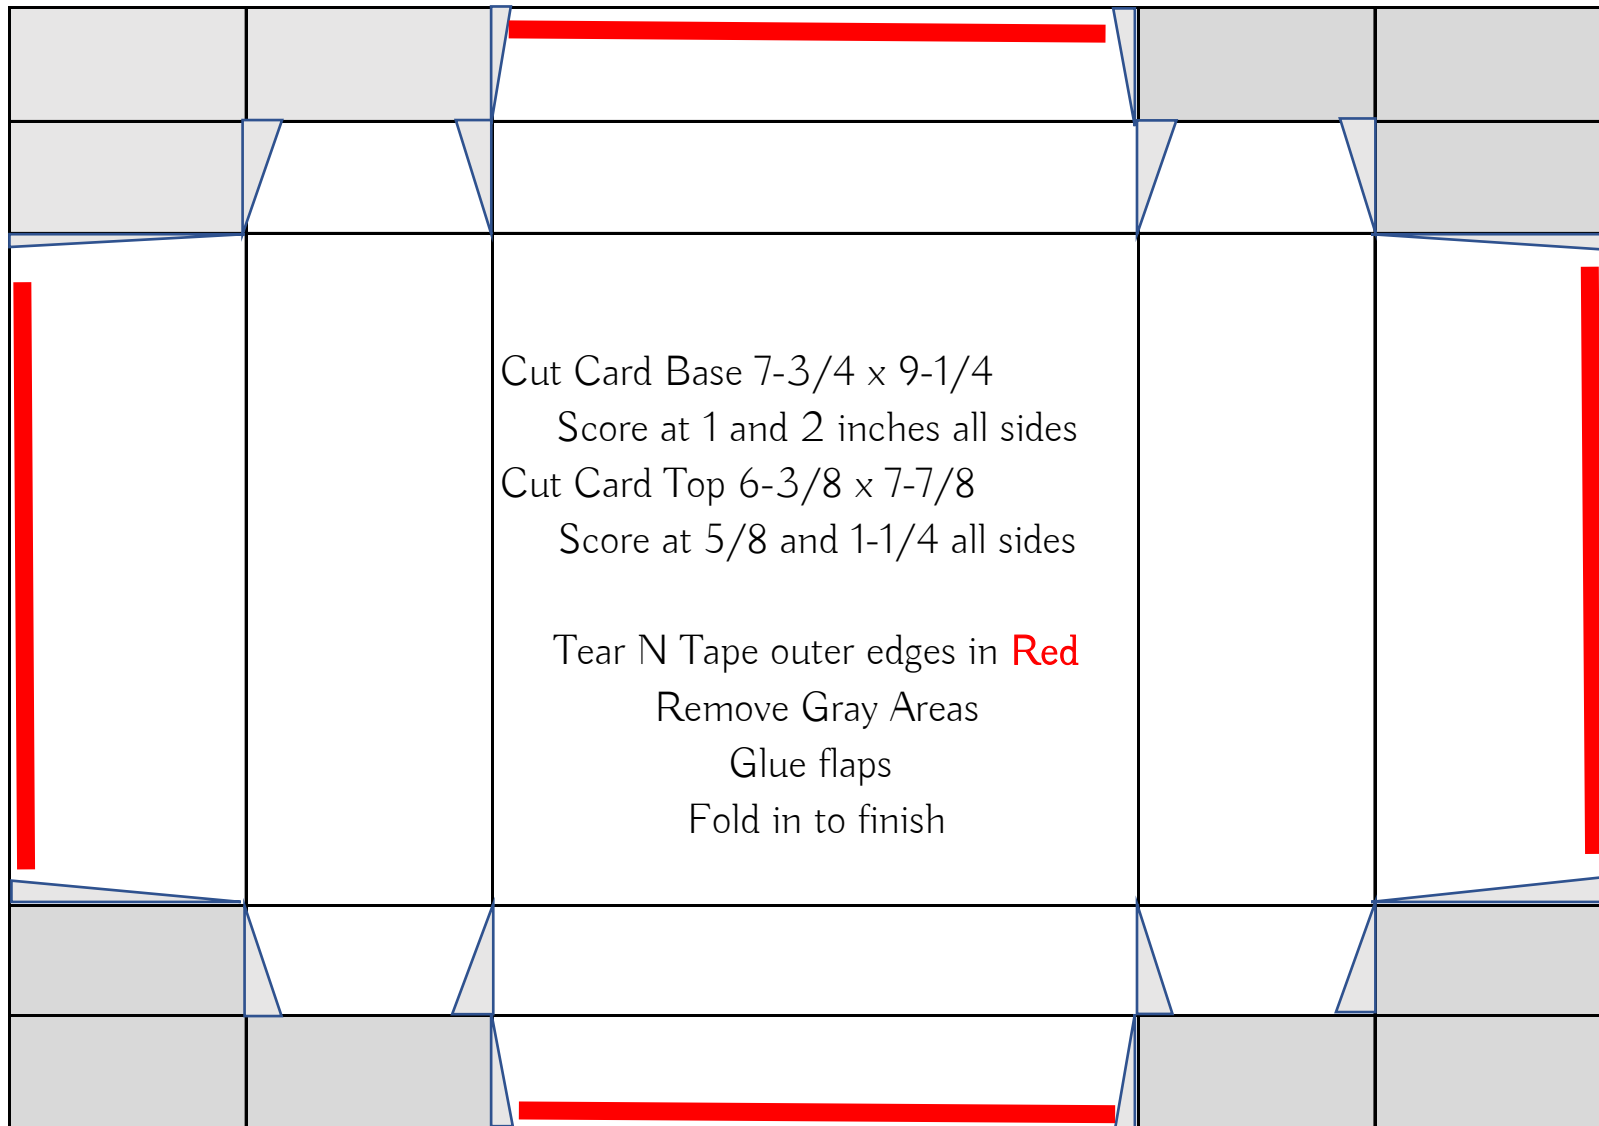

Note Card Box 3-1/2 x 5 Size

Layers on Top: Basic White: 3-1/2 x 5

Solid Cardstock 3-3/8 x 4-7/8

DSP 3-1/4 x 4-3/4

Solid Cardstock Scrap for Large Frame from Potted Succulent

Basic White Scrap for Sentiment in Smaller Frame