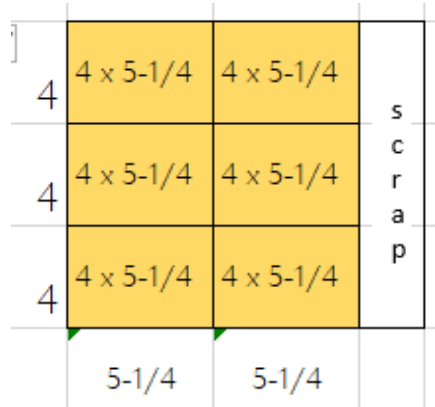

To Make 12 Gift Cards See Each Red Box

DSP Strips from Santa Express in Landscape

DSP for Inside background on inside part of card. I used the presents page

1 sheet makes 12.

each sheet makes 6 so need 2 of these

8-1/2 x 11 Contrasting Cardstock for Small Inside Card scored at 4-1/4

Each sheet makes 3 so you need 4 sheets

12 x 12 DSP cut in Portrait mode. I used HO HO HO

Each sheet makes 12 so need 1 DSP sheet for Left Inside of Gift Card

Base Card

score @ 2-1/2 5-1/2
Makes 2 Bases so
Need 6 sheets of
Contrasting
Cardstock

Also Need Scrap of Base Color and Basic White for the Oval Sentiment and Oval Scallop

© StampMeSilly.com Jan Dufour

Basic White Makes 4 so need 3 sheets for inside small card