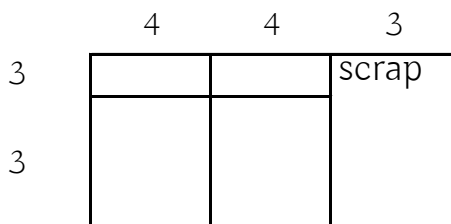

To Make 12 Gift Cards See Each Red Box

DSP Strips from Santa Express in Landscape

DSP for Inside background on inside part of card. I used the presents page

1 sheet makes 12.

each sheet makes 6 so need 2 of these

8-1/2 x 11 Contrasting Cardstock for Small Inside Card scored at 4-1/4

Each sheet makes 3 so you need 4 sheets

12 x 12 DSP cut in Portrait mode. I used HO HO HO

Each sheet makes 12 so need 1 DSP sheet for Left Inside of Gift Card

Base Card

score @ 2-1/2 5-1/2
Makes 2 Bases so
Need 6 sheets of
Contrasting
Cardstock

Also Need Scrap of Base Color and Basic White for the Oval Sentiment and Oval Scallop

© StampMeSilly.com Jan Dufour

Basic White Makes 4 so need 3 sheets for inside small card