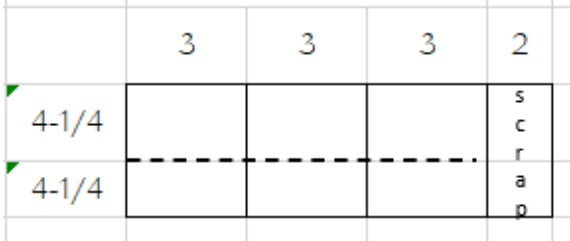

To Make 12 Gift Cards See Each Red Box

DSP Strips from Santa Express in Landscape

DSP for Inside background on inside part of card. I used the presents page

1 sheet makes 12.

each sheet makes 6 so need 2 of these

8-1/2 x 11 Contrasting Cardstock for Small Inside Card scored at 4-1/4

Each sheet makes 3 so you need 4 sheets

12 x 12 DSP cut in Portrait mode. I used HO HO HO

Each sheet makes 12 so need 1 DSP sheet for Left Inside of Gift Card

Base Card

score @ 2-1/2 5-1/2
Makes 2 Bases so
Need 6 sheets of
Contrasting
Cardstock

Also Need Scrap of Base Color and Basic White for the Oval Sentiment and Oval Scallop

© StampMeSilly.com Jan Dufour

Basic White Makes 4 so need 3 sheets for inside small card