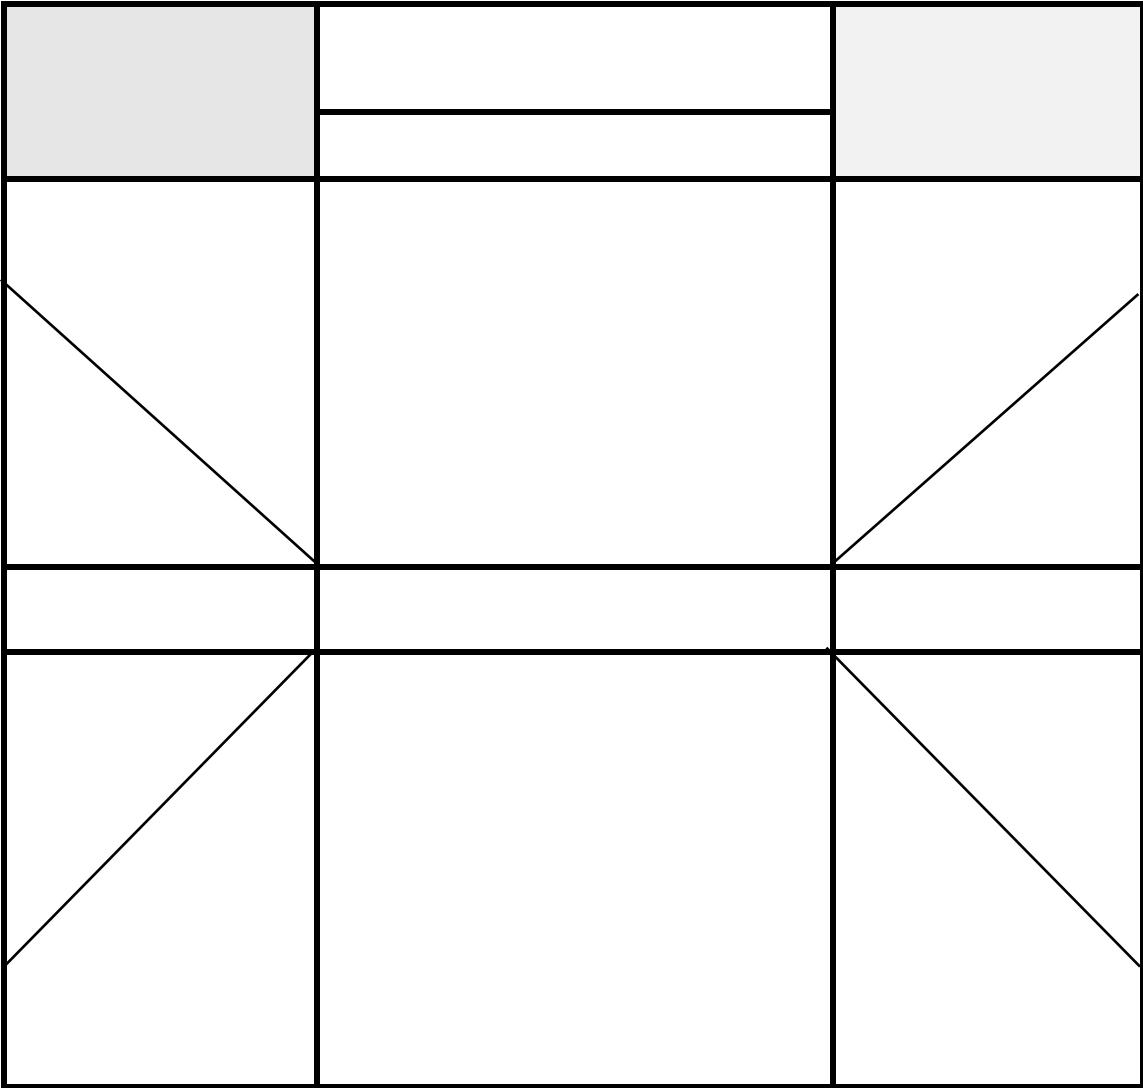

A2 Notecard Pouch on 12 x 12 DSP

Fold on all Lines

Score at 3 and 9

Rotate Counter clockwise and score at 4-1/2, 5-1/2, 10, and 10-1/2

Diagonal fold lines described in video