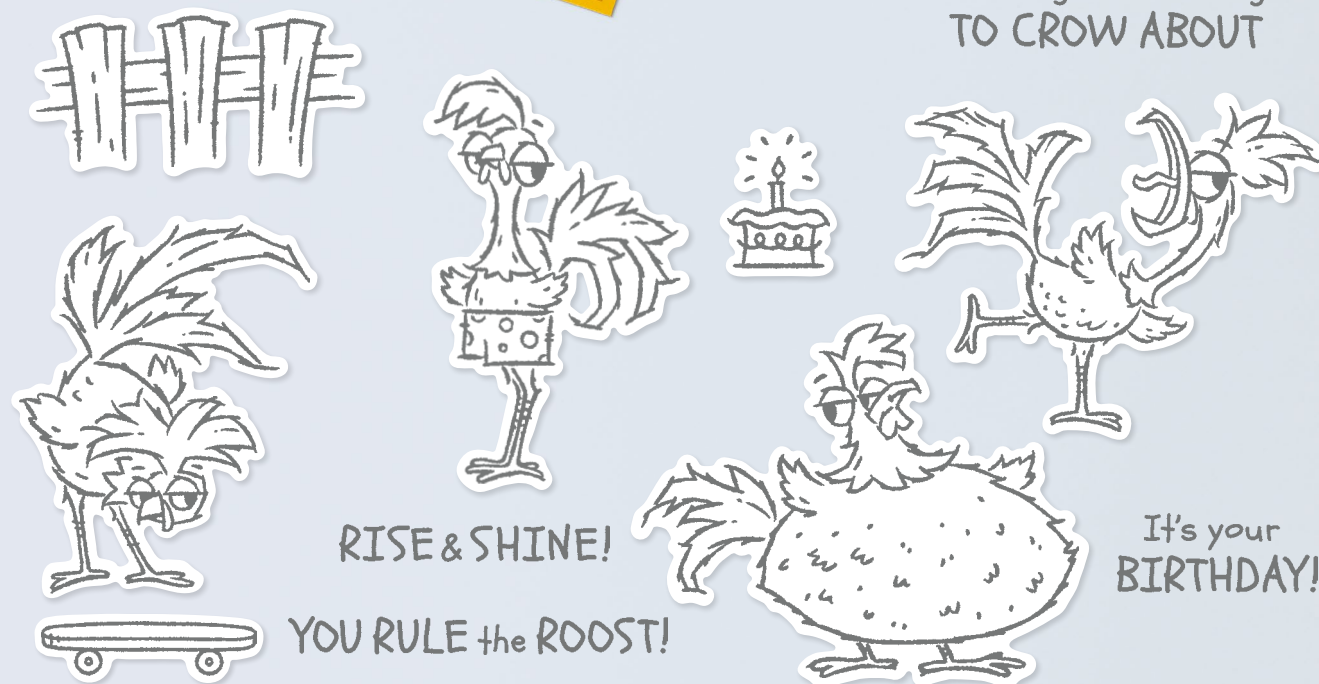

PETAL PINK PUMPKIN PIE LEMON LIME TWIST POOL PARTY CRUMB CAKE BASIC BLACK

N ZANY ZOO • 161305 | \$26.00

11 cling stamps (suggested clear blocks: b, c, e) • **EN** **FR**

○ Coordinates with Zany Zoo Dies (p. 160)

10%

BUNDLED SAVINGS

+

N ZANY ZOO BUNDLE
161315 | ~~\$60.00~~ \$54.00
Cling • **EN** **FR**
Zany Zoo Stamp Set + Zany Zoo Dies (p. 160)

We offer punches in a variety of shapes and styles. See p. 147-149 or visit stampinup.com to view them all.

BIRD'S EYE VIEW • 161436 | \$20.00

11 photopolymer stamps (suggested clear blocks: b, c, h)

You've got something TO CROW ABOUT

N HEY CHUCK • 161549 | \$25.00

11 cling stamps (suggested clear blocks: a, b, c, d)
O Coordinates with Hey Chuck Dies (p. 158)