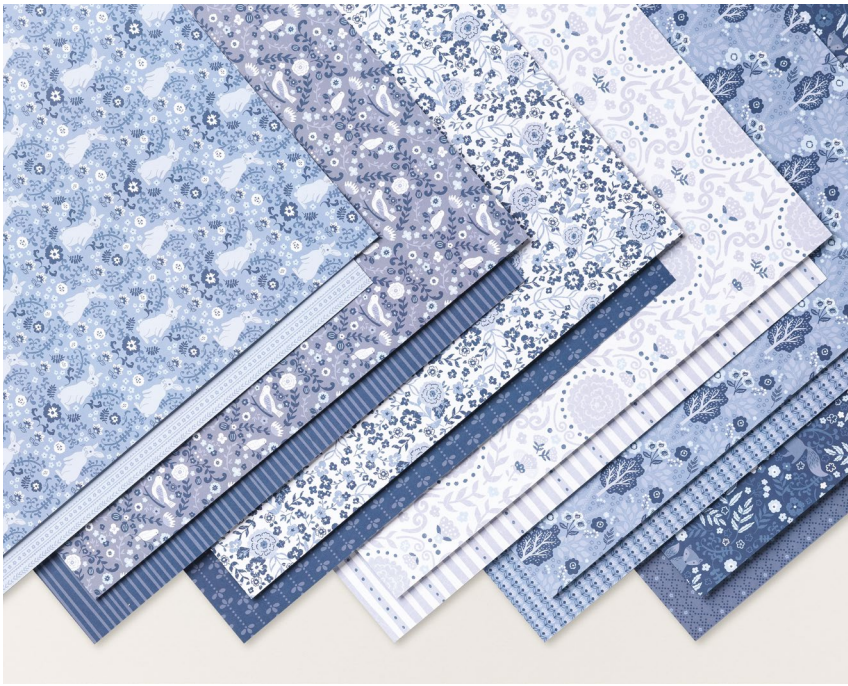

MISTY MOONLIGHT

BOHO BLUE

BALMY BLUE