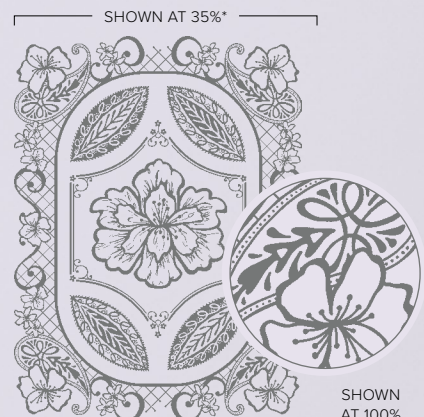

SHOWN AT 100%

PERFECTLY DETAILED • 160748 | $25.00
1 cling stamp (suggested clear block: f)