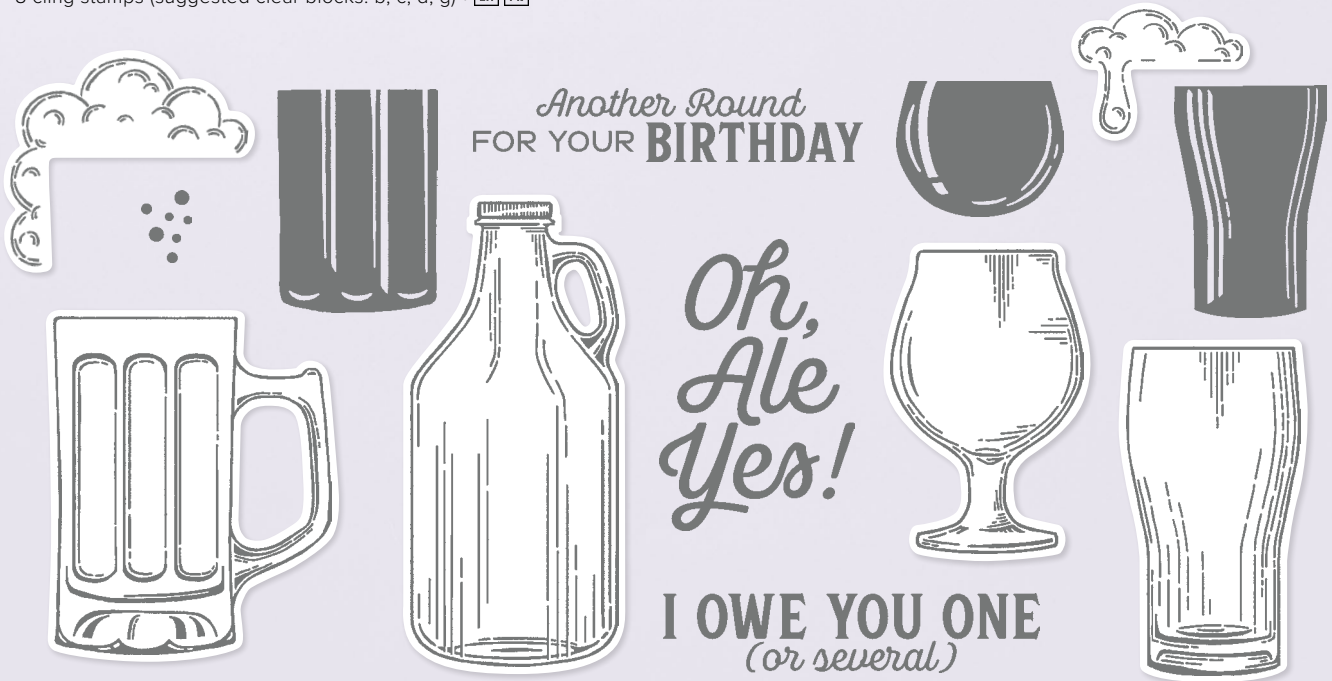

ENJOY THE RHYTHM
of each day

happy
BIRTHDAY

you
ROCK
my
WORLD

TREBLEMAKER!

ENJOY THE RHYTHM • 160361 | \$21.00

8 cling stamps (suggested clear blocks: b, c, d, g) • **EN** **FR**

BREWED FOR YOU • 159087 | \$18.00