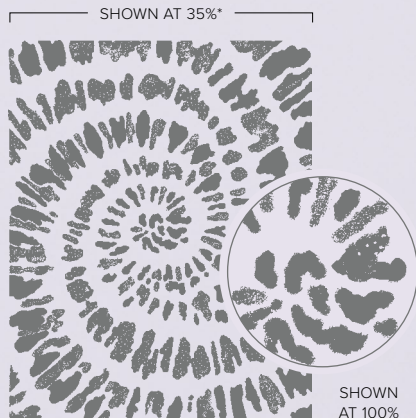

SPIRAL DYE • 156927 | $18.00
1 cling stamp (suggested clear block: f)