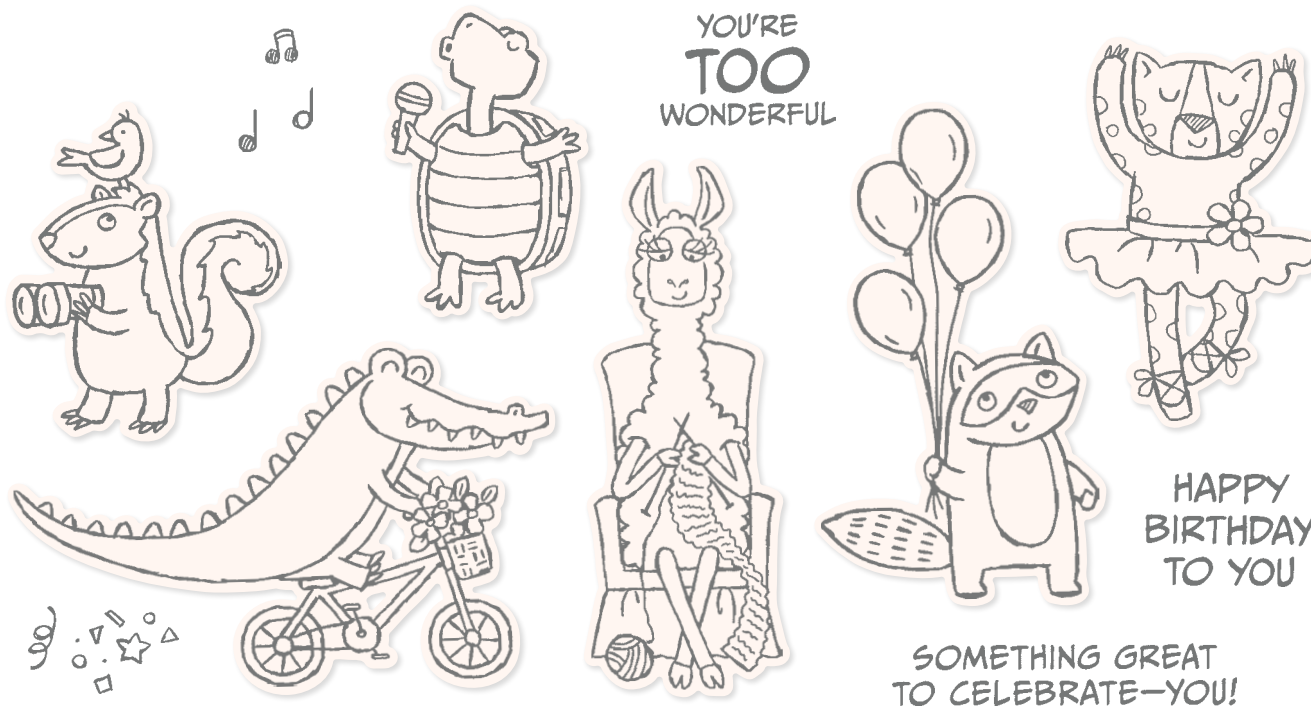

N ZANY ZOO • 161305 | $26.00

11 cling stamps (suggested clear blocks: b, c, e) • **EN** **FR**

○ Coordinates with Zany Zoo Dies (p. 160)

10%

BUNDLED SAVINGS

+

N ZANY ZOO BUNDLE
161315 | ~~$60.00~~ $54.00
Cling • **EN** **FR**
Zany Zoo Stamp Set + Zany Zoo Dies (p. 160)