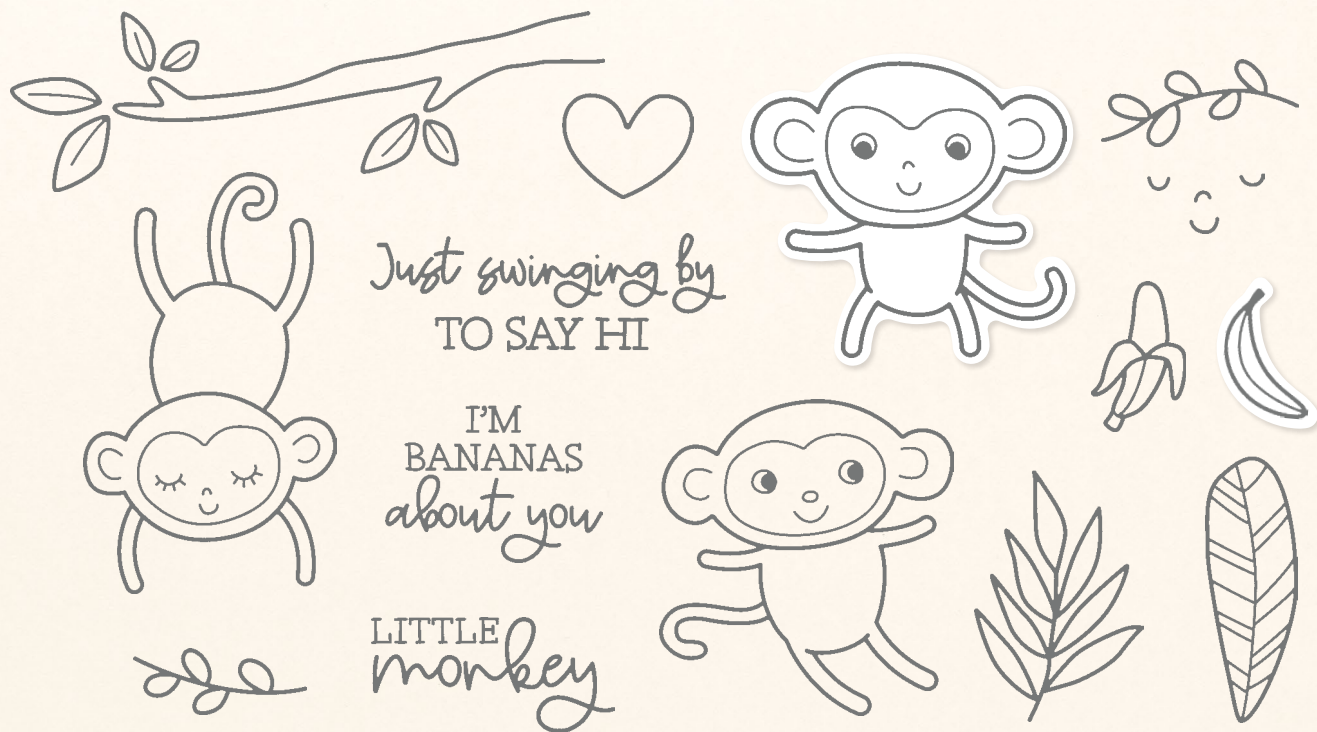

LITTLE MONKEY • 161372 | $21.00

15 photopolymer stamps (suggested clear blocks: a, b, d, h) • **EN PR**
O Coordinates with Little Monkey Builder Punch (p. 147)

10%

BUNDLED SAVINGS

+

LITTLE MONKEY BUNDLE
161379 | ~~$43.00~~ $38.50
Photopolymer • **EN PR**
Little Monkey Stamp Set + Little Monkey Builder Punch (p. 147)