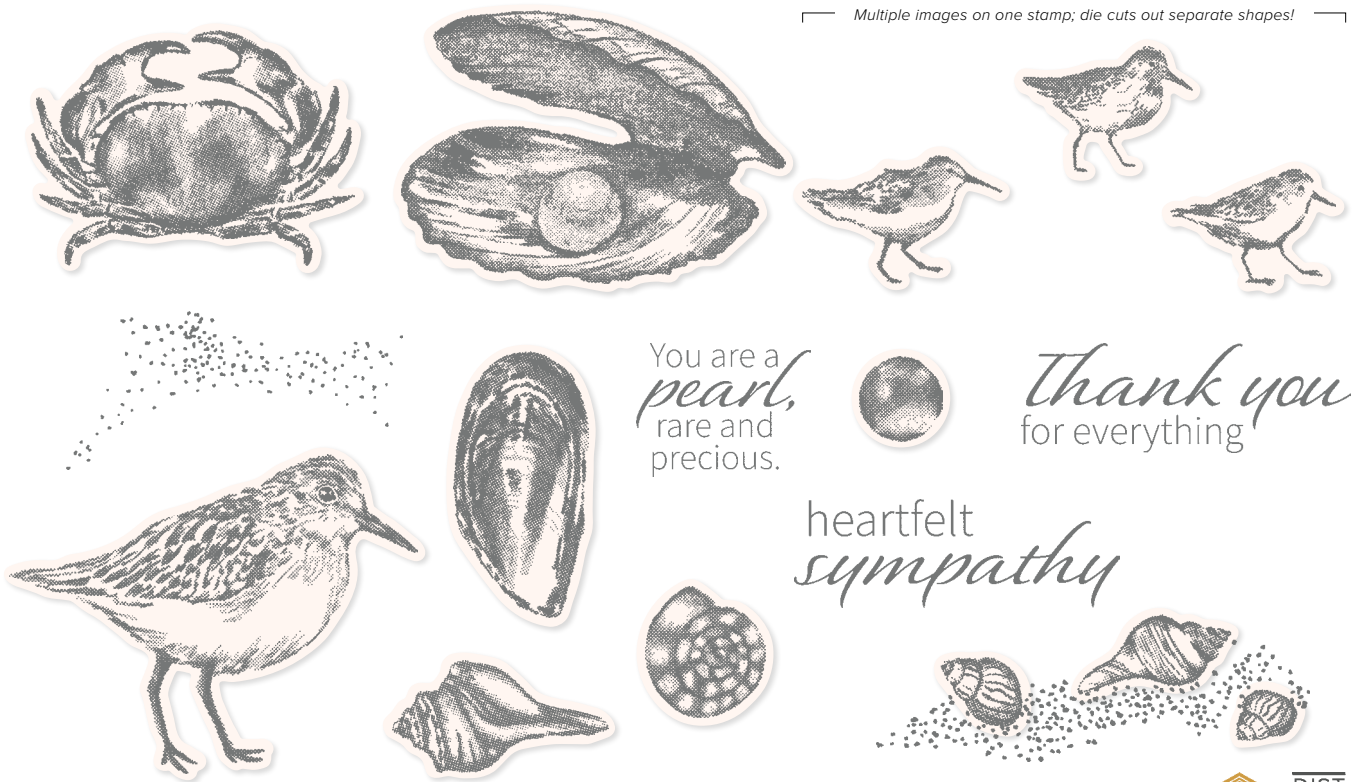

Multiple images on one stamp; die cuts out separate shapes!

SEASIDE BAY • 160436 | \$26.00

13 cling stamps (suggested clear blocks: a, c, d, h) • **EN** **FR** • Inspired by Million Sales Achiever Susan Elise Morton
 O Coordinates with Seaside Bay Dies (p. 166)