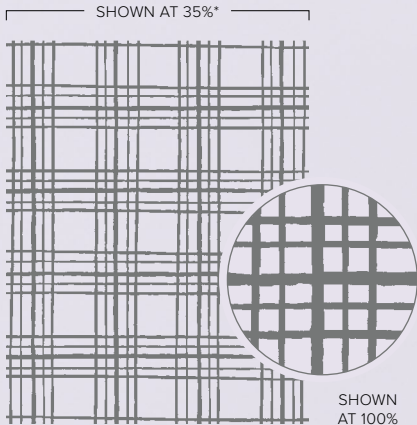

BACKGROUND BLISS

Background stamps help you create beautiful, customized backdrops for all your handmade cards. They're large enough to cover a card front, or you can stamp on smaller paper for accents and layers. Creating a background is simple—ink, stamp, done!

[P. 151]
BLOCK F
118483 | $19.00

N SKETCHED PLAID • 161424 | $20.00
1 cling stamp (suggested clear block: f)