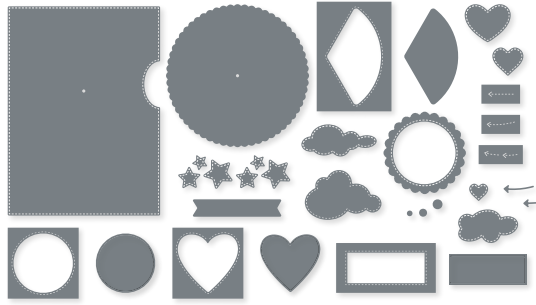

GIVE IT A WHIRL • 154336 | \$39.00
21 dies. Largest die: 3-7/8" x 5-1/4" (9.8 x 13.3 cm).

GORGEOUS GARDEN • 161283 | \$42.00
2 dies. Largest die: 5-5/16" x 3-15/16" (13.5 x 10 cm).
See these dies in use on p. 18.