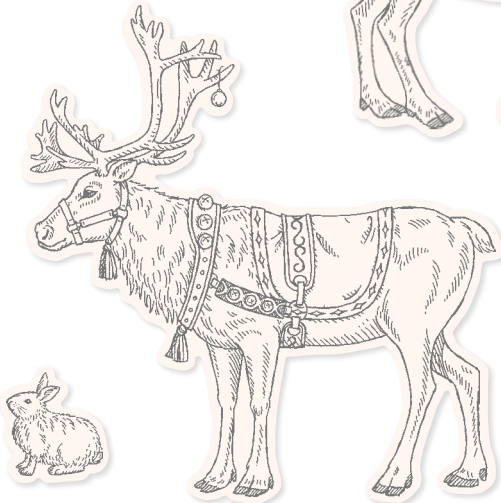

10%
BUNDLED SAVINGS

+

N WONDERFUL THOUGHTS BUNDLE

161494 | \$59.00 \$53.00

Photopolymer • **EN** **FR**

Wonderful Thoughts Stamp Set + Wonderful Thoughts Dies (p. 160)

Peace
ON EARTH

MERRY
Christmas