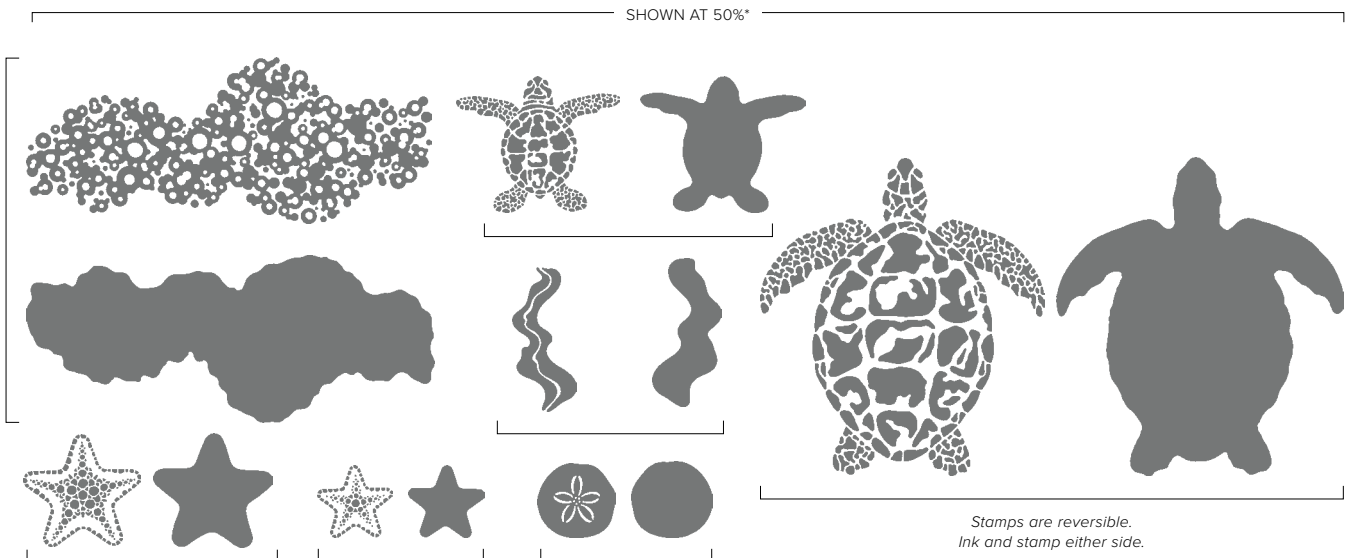

○ Coordinates with Love for You Dies (p. 164)

SHOWN AT 100%

SHOWN AT 50%*

Stamps are reversible.
Ink and stamp either side.

SEA TURTLE • 160500 | \$21.00

8 photopolymer stamps (suggested clear blocks: b, d, e, i)