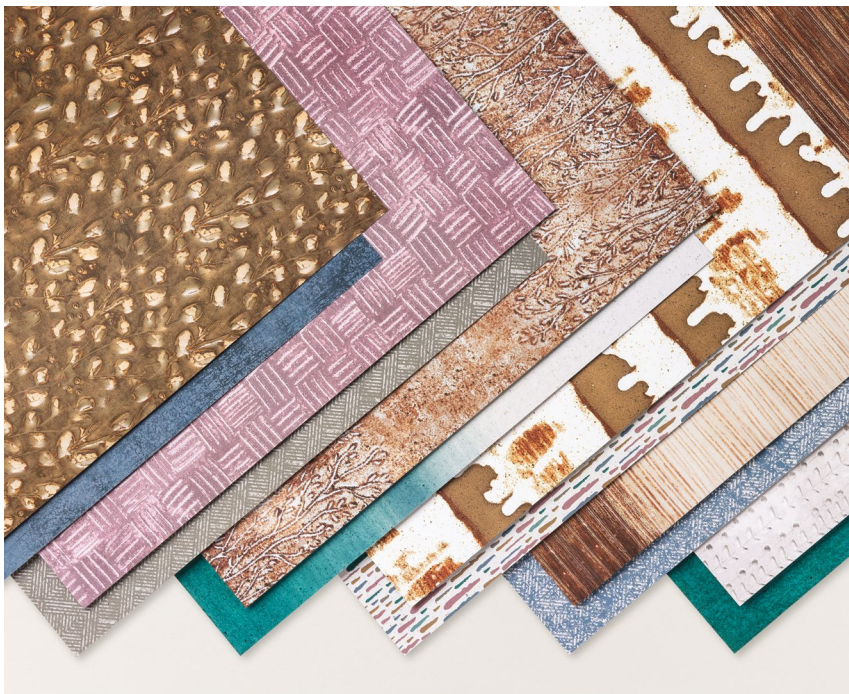

10% **BUNDLED SAVINGS** Earthen Textures Bundle • Cling • **EN ES PR** • 161514 | \$54.75 [P. 157]

Earthen Elegance 12" x 12" (30.5 x 30.5 cm) Designer Series Paper • 161503 | \$12.50 [P. 130]

Natural 1/4" (6.4 mm) Wavy Trim • 161517 | \$7.00 [P. 144]