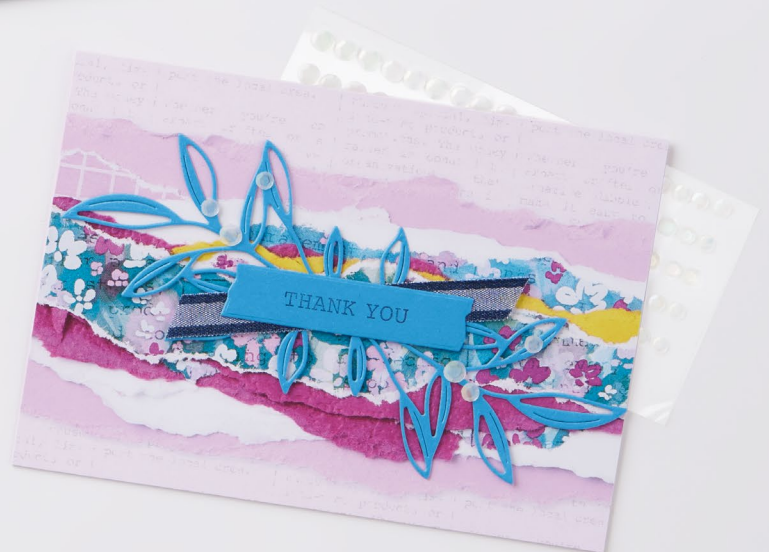

SUITE

MASTERFULLY

MADE

SUITE COLLECTION • 161207 | $70.75

Suite collection includes one of each item listed below.

10% **BUNDLED SAVINGS** Gorgeously Made Bundle • Cling • **EN FR** • 161203 | $50.25 [P. 157]

Masterfully Made 12" x 12" (30.5 x 30.5 cm) Designer Series Paper • 161192 | $12.50 [P. 132]

Adhesive-Backed Sequins Trio • 161206 | $8.00 [P. 141]