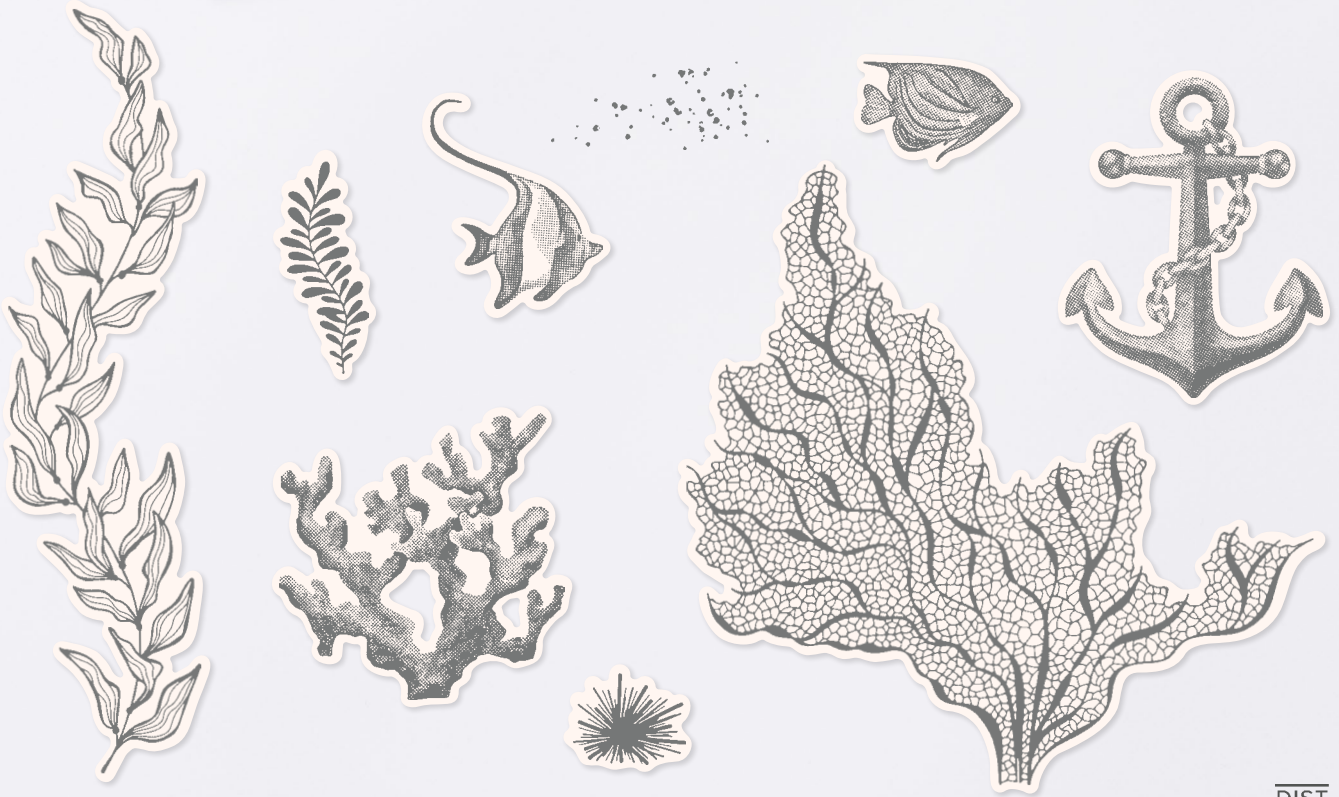

10%

BUNDLED SAVINGS

+

N CHEERFUL DAISIES BUNDLE
 161297 | ~~\$59.00~~ \$53.00
 Photopolymer • **EN** **FR**
 Cheerful Daisies Stamp Set + Cheerful Daisies Dies (p. 156)

Interchangeable tips make the Take Your Pick™ tool even more indispensable! See p. 145 for the full line.