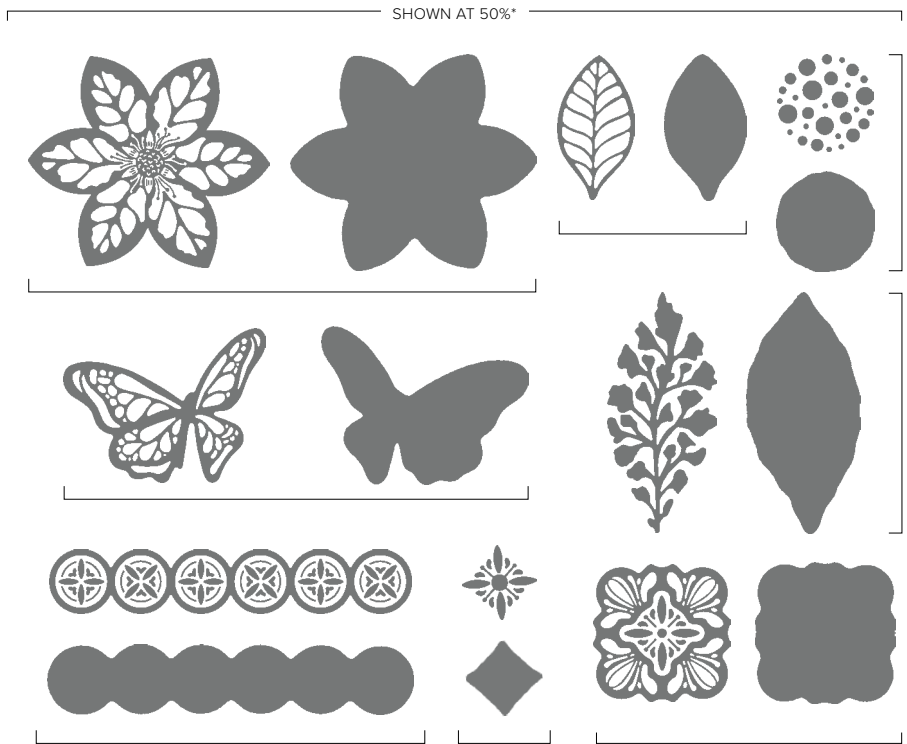

N ENCHANTED BUTTERFLY • 161279 | $24.00
9 photopolymer stamps (suggested clear blocks: a, b, c, d, i)