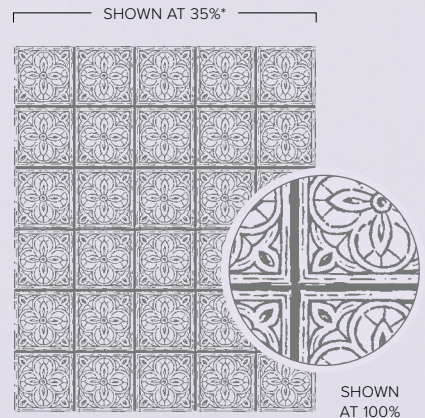

TIMELESS TILES • 157877 | $18.00
1 cling stamp (suggested clear block: f)