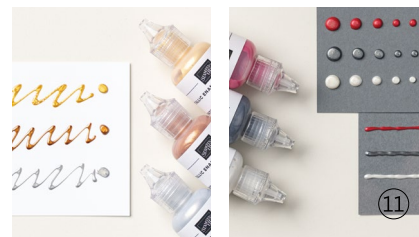

● ● Medium Light • 159463

○ ○ Light • 159465

2 alcohol-based markers. Perfect for adding color to line art images of people, nature, and more. Use the Color Lifter (p. 123) to add highlights and dimension.