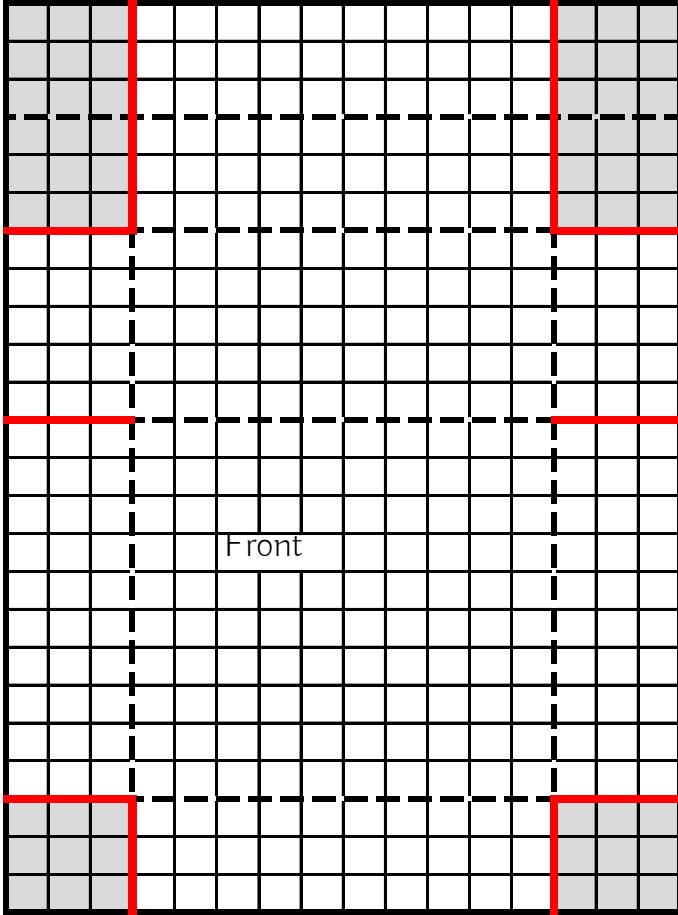

Conversation Heart Treat Box

Score Lines

Cut lines

Cut away

Front 6 x 4

On 4" side score at $3/4$ and $3-1/4$

On 6" side score at $3/4$, $3-1/4$, $4-1/2$, $5-1/4$

Back $5-1/4$ x 4

Score at $3/4$ all around all 4 sides

DSP in Portrait

$2-1/4$ x $2-1/4$

$2-1/4$ x 1

$2-1/4$ x 1-2