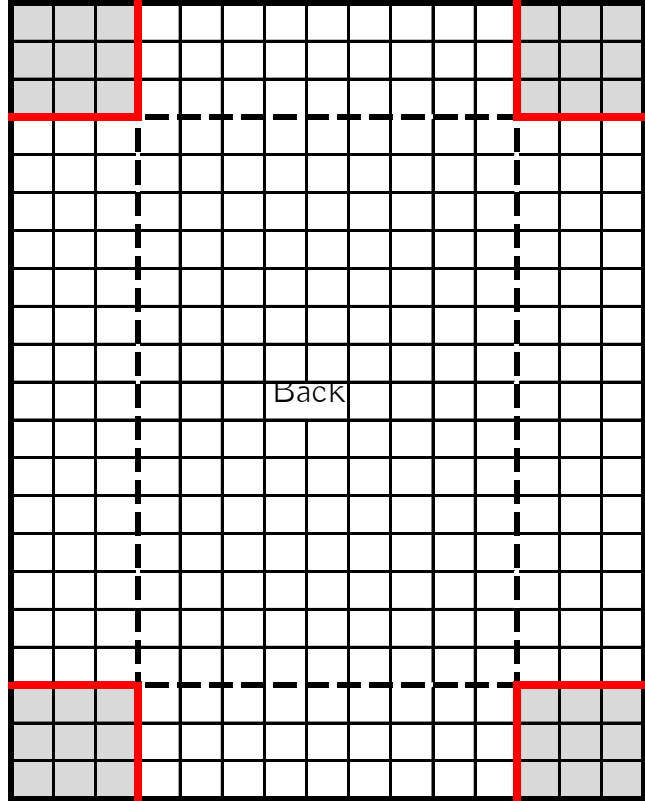

Conversation Heart Treat Box

Score Lines

Cut lines

Cut away

Front 6 x 4

On 4" side score at $3/4$ and $3-1/4$

On 6" side score at $3/4$, $3-1/4$, $4-1/2$, $5-1/4$

Back $5-1/4$ x 4

Score at $3/4$ all around all 4 sides

DSP in Portrait

$2-1/4$ x $2-1/4$

$2-1/4$ x 1

$2-1/4$ x 1-2