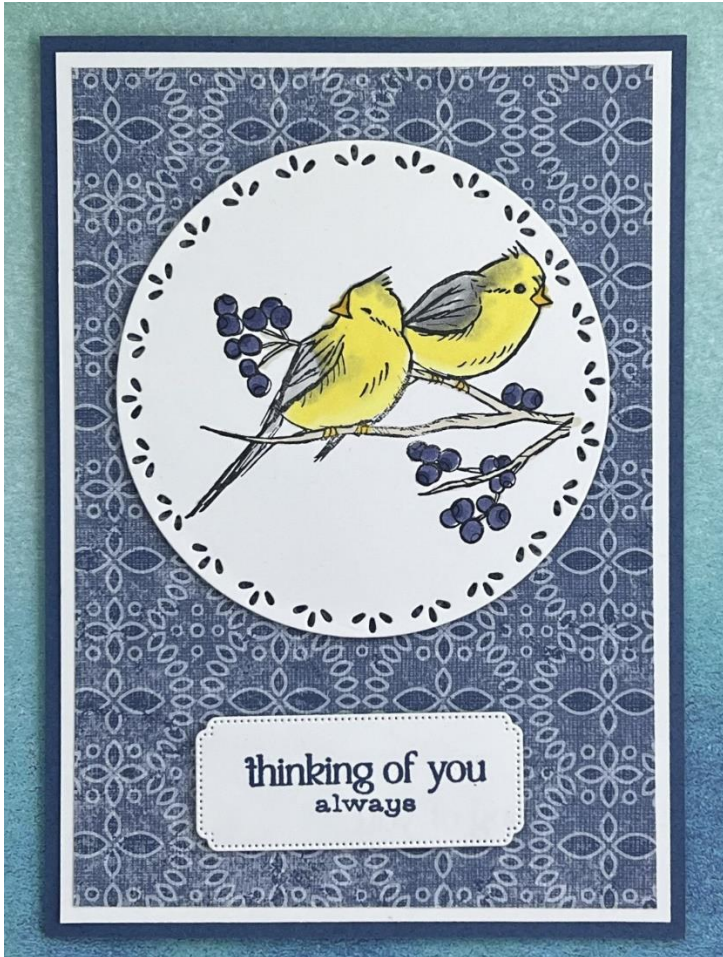

WINTERLY TREE TOPS 5 x 7 CARD

INSTRUCTIONS:

- 5 x 7 CARD BASE OF MISTY MOONLIGHT
- 4-3/4 x 6-3/4 BASIC WHITE LAYER THEN 4-1/2 x 6-1/2 COUNTRY LACE DSP
- CUT 3-7/8 CIRCLE FROM SPOTLIGHT ON NATURE AND SENTIMENT TAG FROM ENDURING BEAUTY DIE CUT
- STAMP SENTIMENT FROM WINTERLY TREE TOPS ON DIE CUT AND BIRDS ON CIRCLE
- COLOR WITH BLENDS, BIRDS AS YOU LIKE. MINE LOOK A BIT LIKE CHICKADEES